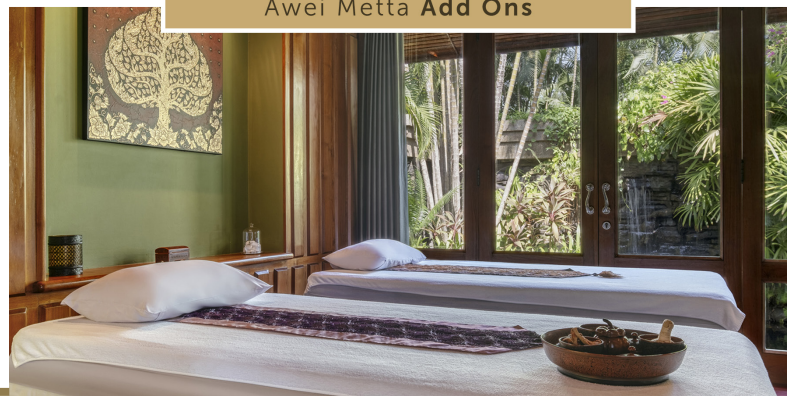

AWEI • METTA
YANGON

Rejuvenate yourself and your loved ones in serene environments at Awei Metta and Pun Hlaing Hospitals with

Wellness Joy

INCLUDED IN THE PACKAGE:

- **30% discounted** 1 night stay for 2 at the Deluxe Room with breakfast included
- **20% discounted** Health Checkups by Pun Hlaing Hospitals
- **Discounted** health and spa services available to add on

Awei Metta Add Ons

SILVER PACKAGE

	weekday	weekend
MEN	220,250mmk	243,500mmk
WOMEN	220,250mmk	243,500mmk

SILVER GRAND PACKAGE

	weekday	weekend
WOMEN	236,250mmk	259,500mmk

GOLD PACKAGE

	weekday	weekend
MEN	284,250mmk	307,500mmk
WOMEN	332,250mmk	355,500mmk